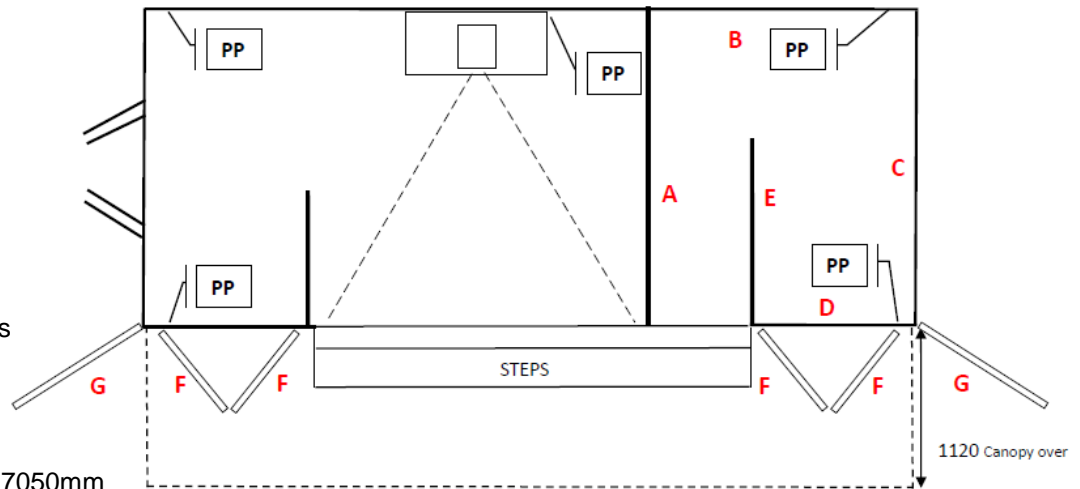

HUV5

= POWERPOINT

Graphic Panels (width x height) mm

- A – 2030 x 1905
- B – 1250 x 1905
- C – 2030 x 1905
- D – 980 x 1905
- E – 1300 x 1905
- F(4) – 675 x 1810
- G(2) – 1210 x 1820
- HB – 4860 x 470